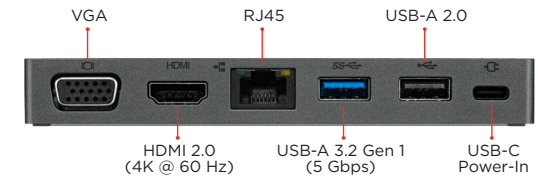

### One cable, six options

Easily connect to an external 4K or 1080p display<sup>1</sup> with HDMI or VGA, wired RJ45 network, two USB-A devices, and USB-C power pass-through – all via a single USB-C cable that disappears inside the minimalistic design.

Smarter  
technology  
for all

Lenovo

<sup>1</sup> Real display resolution depends on system capability.

<sup>2</sup> Lenovo USB-C & Thunderbolt™ Docks function with laptops that support industry standard USB-C Alt-Mode or Thunderbolt™ protocols through their Type-C™ port. Lenovo USB-C and Thunderbolt™ Docks support additional features, such as MAC address passthrough, WOL and mirrored power button, on most Lenovo ThinkPad laptops, but such features may not be available on certain other Lenovo laptops or non-Lenovo branded laptop systems.

#### Dimensions (W x D x H)

- (mm) : 130 x 53 x 17
- (inches) : 5.12" x 2.09" x 0.67"